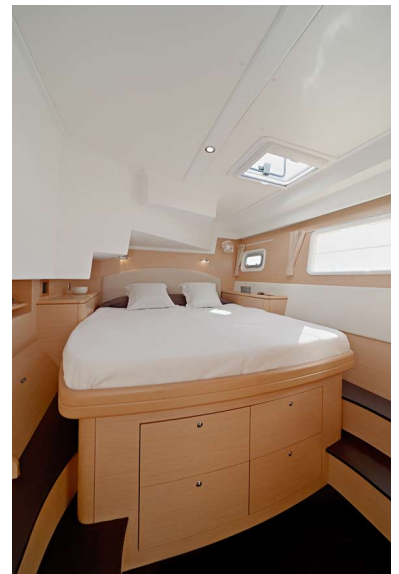

COMFORT ON BOARD

- Double bed with access from two sides
- Separate air-conditioning
- Fan
- TV / DVD
- Huge window along the hull with an unrestricted view
- Blackout blinds
- Mosquito net
- 220 plug
- Private bathroom
- Electric toilet

Aboard *liberté*, you will enjoy the comfort of the spacious cabins looking out on the cerulean horizon.